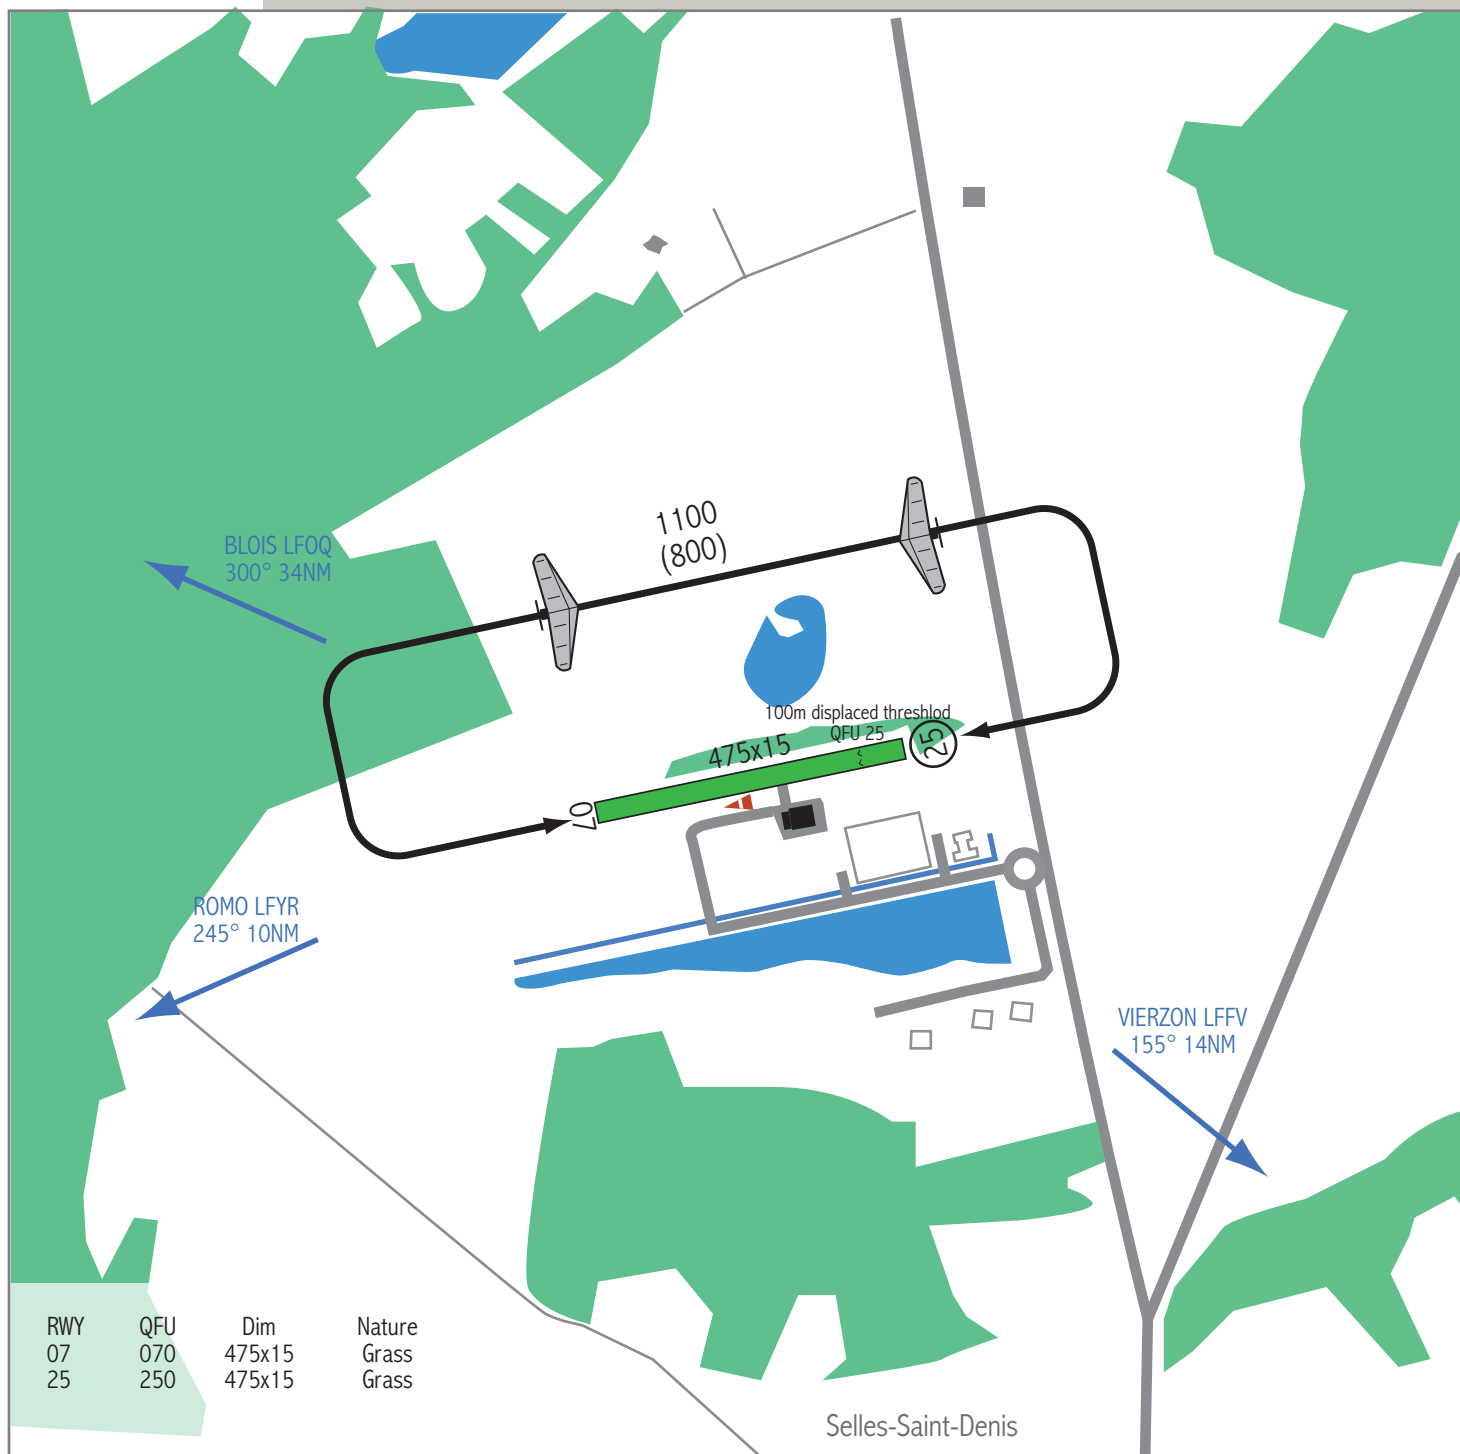

TOPMODEL® SAS

Classe UA

ALT: 293 (10hPa)

LAT: 47 23 59 N

LONG: 001 55 00 E

VAR: 1°W

Location: 2km NW Selles Saint Denis (41 LOIR&CHER)

Management: Top-Aviation, TOPMODEL SAS
Le jardin d'entreprises de Sologne
41300 SELLES SAINT DENIS
Tél: 02 54 94 01 02 Fax: 02 54 94 01 09
Email: topaviation@topmodel.fr
Office opening hours: From Monday to Friday
from 10:00h to 18:00h loc time

Platform for private use only, reserved
to local airplanes only
Landing authorization for non based
airplanes possible after management
approval.

Safety: Powder and water fire extinguishers
Phones
First aid case

Beaconing of the runway by white beacons
Precaution taxi out of the marked zones
Wind sock (see position on the plan).

Please avoid to fly over SELLES SAINT DENIS village
and others allotments
(residents very noise sensitive!!!)